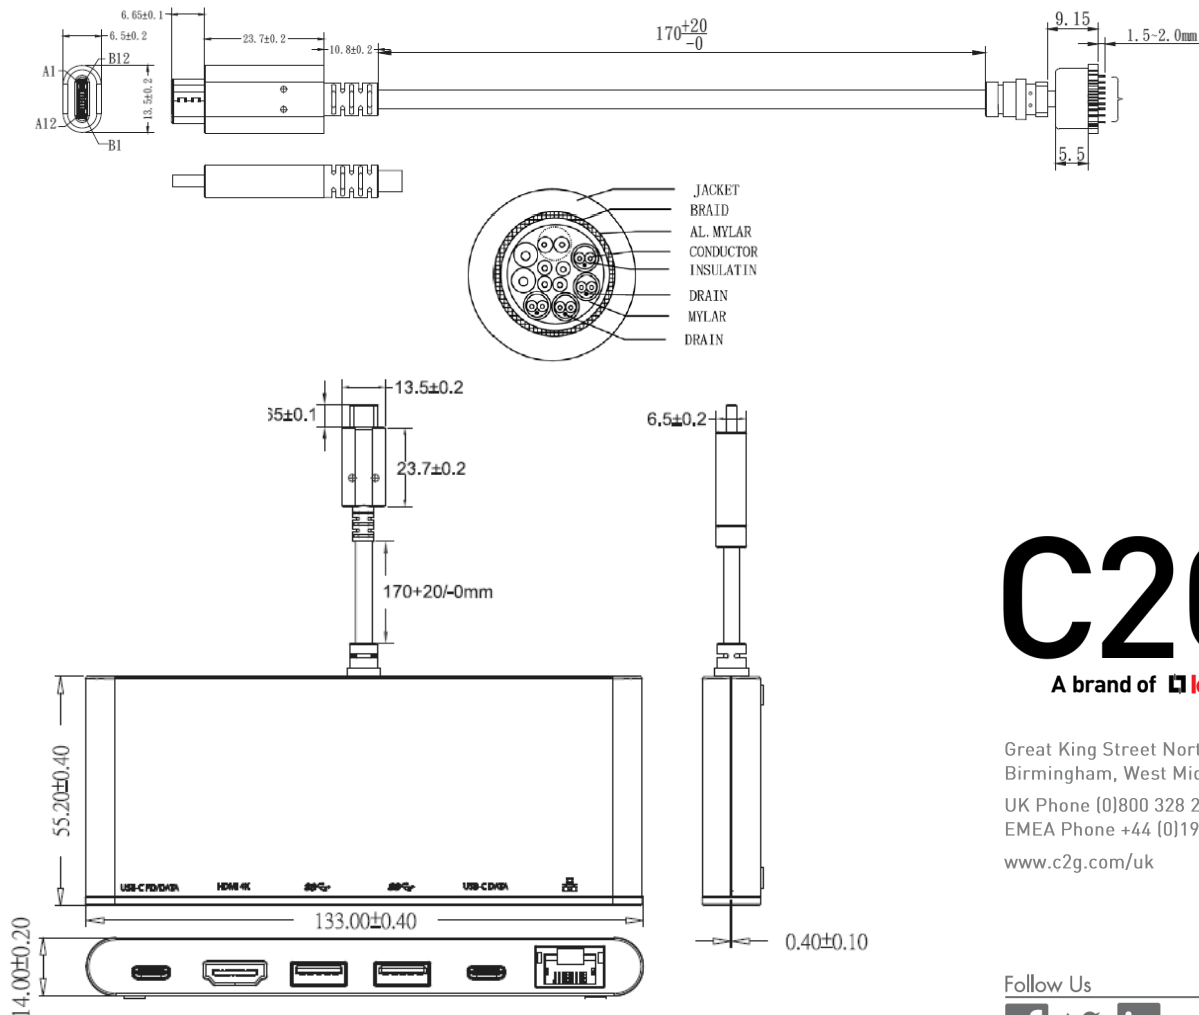

ITEM DESCRIPTION

88846 USB-C Docking Station with 4K HDMI®, Ethernet, USB and Power Delivery

C2G[®]
A brand of **legrand**[®]

DATA SHEET

SPECIFICATIONS:

USB-C Docking Station with 4K HDMI®, Ethernet, USB and Power Delivery

ELECTRICAL SPECIFICATIONS:

- Maximum Resolution: HDMI - 4K (3840 x 2160 at 30Hz)
- Connections:
 - USB 3.1 Gen 1 Type-C Male x 1: Sync
 - USB 3.1 Gen 1 Type-A Female x 2: Support 5V/0.9A
 - USB 3.1 Gen 1 Type-C Female x 1: Data only, Supports 5V/0.9A
 - USB 3.1 Gen 1 Type-C Female x 1: Data & Charging 60W
 - HDMI Female x 1: Supports HDMI 2.0, HDCP 1.4/2.2
 - RJ45 Female x 1: Supports 10/100/1000M
- Power Delivery:
 - 60W: 20V@3A
 - 45W: 15@3A / 20V@2.25A / 12V@3.75A
 - 36W: 12V@3A
 - 27W: 9V@3A
 - 37.5W: 10V@3.75A

PHYSICAL SPECIFICATIONS:

- Operating Temperature: 0°C to 35°C
- Operating Humidity: 10% to 90% non-condensing
- Storage Temperature: -20°C to 70°C
- Housing: Plastic
- Approvals: CE Marked and Conforms to 2011/65/EU ROHS2
- Dimensions: 133 x 55.2 x 14mm
- Cable Jacket : PVC, Black / Shield: AL-Mylar Wrap, Braid-16/9/0.08TC, 85% coverage
- Cable Dimensions: 17cm